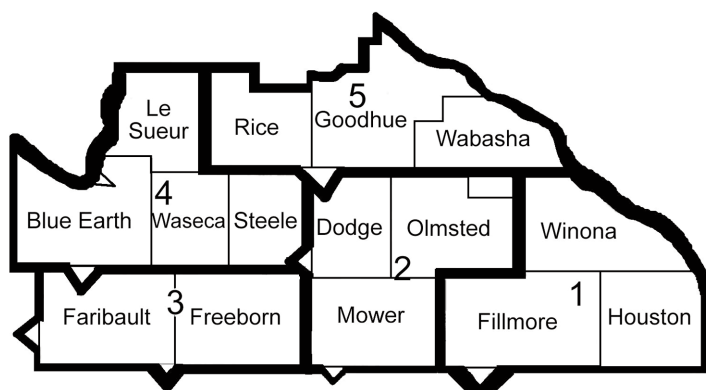

Our Vision as a Synod

We ask God to:

Gather the hopes and dreams of all,
Unite them with the prayers we offer,
Grace us with God's presence, and
Send us in mission to

MAKE CHRIST KNOWN!

Who We Are

The Southeastern Minnesota Synod is a faith community of 131,000 baptized people in 182 congregations as well as related institutions of the Evangelical Lutheran Church in America.

The Southeastern Minnesota Synod is one of 65 synods that make up the Evangelical Lutheran Church in America. Its geographic area includes 15 counties in the southeastern corner of Minnesota. The synod is divided into five conferences, each one named after rivers in the area.

- 1 - Root River Conference
- 2 - Zumbro River Conference
- 3 - Blue Earth River Conference
- 4 - Minnesota River Conference
- 5 - Cannon River Conference

Your Synod Office

The Southeastern Minnesota Synod office is located in Assisi Heights, the congregational center for the order of the Sisters of St. Francis of Assisi in Rochester, Minnesota. Stop and visit this beautiful place. You are welcome anytime.