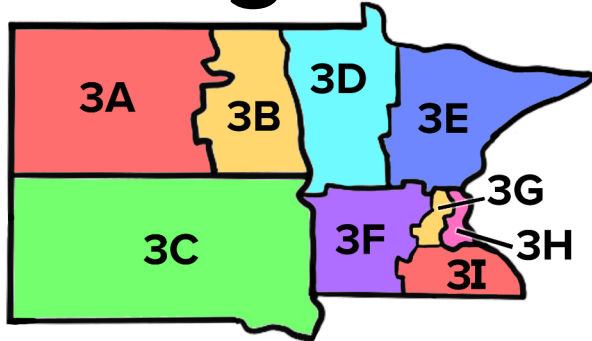

Evangelical
Lutheran Church
in America

Region 3

- 3A Western North Dakota Synod
- 3B Eastern North Dakota Synod
- 3C South Dakota Synod
- 3D Northwestern Minnesota Synod
- 3E Northeastern Minnesota Synod
- 3F Southwestern Minnesota Synod
- 3G Minneapolis Area Synod
- 3H Saint Paul Area Synod
- 3I Southeastern Minnesota Synod

**We are a church that believes God is calling us
into the world — together.**

The ELCA's 65 synods vary greatly in size, geography, membership, staffing, and program. Our smallest synod has 30 congregations — the largest nearly 300. The synods are grouped into nine regions, which are points of connection for them and the churchwide organization. Synods unite the work of congregations within their areas, serve as regional support, and guide pastoral and other staff candidates.