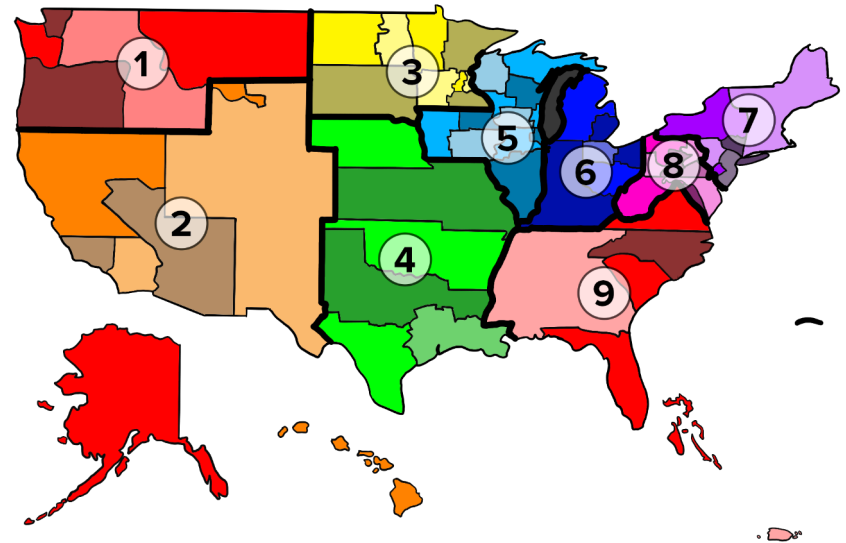

For more information, visit: ELCA.org/about/synods

This resource was created for you by the Southeastern Minnesota Synod.
semnsynod.org/about

Updated January 2025