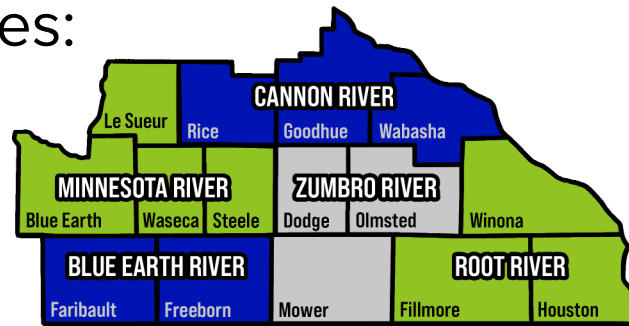

Synod means “to walk together.”

The three expressions of the ELCA are congregations and specialized ministries, synods, and the churchwide organization. The synod consists of congregations, groups, leaders, and members. Our domestic partner synod is the New England Synod. Our global partners include Evangelical Lutheran Church of Colombia (IELCO), Evangelical Lutheran Church in Tanzania - Central Diocese (ELCT-CD), and Evangelical Lutheran Church of Africa – Mission in South Sudan (ELCA-MSS).

The Office of the Bishop is one part of the synod. It exists to accompany congregations and leaders, serve as a bridge between worshipping communities and the churchwide organization, and equip and empower the people in our communities as they proclaim the gospel of Jesus.

The Five Conferences:

- Blue Earth River Conference
- Cannon River Conference
- Minnesota River Conference
- Root River Conference
- Zumbro River Conference

Each conference serves to cultivate relationships between congregations, provide a community for ministry leaders, select representatives to synod boards and committees, and create workgroups in alignment with the mission of the synod. Each holds monthly meetings and annual conference assemblies. Officers are also elected to represent each conference. Learn more at: semnsynod.org/conferences.

Call Process:

Pastoral transitions are inevitable and important times for both congregations and leaders. The Office of the Bishop will work with you during this journey to make it as smooth as possible for everyone involved.

The **four phases of the call process** for congregations are:

1. The Transition Process
2. The Self-Study Process
3. The Interview Process
4. Welcoming Your New Pastor

For downloadable resources, important links for rostered leaders, who to contact, and more, scan the QR code or go to semnsynod.org/call.

Candidacy:

Candidacy is the churchwide process of preparation and formation leading to approval for the public service in this church as a rostered **Minister of Word and Sacrament (Pastor)** or as a rostered **Minister of Word and Service (Deacon)**. Candidacy calls for active partnership between candidate, congregation, synod, seminary, and the Congregational and Synodical Mission (churchwide unit).

It is by Christ’s gift that all baptized persons are called to ministry in daily life. The ELCA is committed to the intentional identification and recruitment of those persons who are so gifted by God that they can provide leadership in this church. Through a process of reflection and discernment, individuals are encouraged to consider whether they are called by God through the church to serve as a rostered minister.

For more information or to start a conversation, send a message to candidacy@semnsynod.org. You can also contact the Assistant to the Bishop for Candidacy, Leadership, and Congregation Care or visit semnsynod.org/candidacy.

Dates to Save:

Each year we hold various events, so mark your calendars now! Of course, just as the Spirit moves, our list of events is always subject to change. Check our online calendar regularly for upcoming events and details by visiting semnsynod.org/events.

Reports to Synod Due
*Multiple reports from congregations and leaders
February 15

Councils As Leaders
March 8, 2025
Annual Synod Assembly
May 30-31, 2025

Campus Ministry Sunday
Fall (date TBD), 2025
Fall Theological Retreat
October 12-14, 2025

Partner organizations:

These partner organizations are financially supported by the synod through mission support dollars.

Crossroads Campus Ministry, Mankato
crossroadsatmnsu.org

Good Earth Village, Spring Valley
goodearthvillage.org

Luther Seminary, St. Paul
luthersem.edu

Minnesota Council of Churches, Minneapolis
mnchurches.org

ELCA Region 3 Archives
luthersem.edu/archives

Lutheran Advocacy - Minnesota
lutheranadvocacymn.org